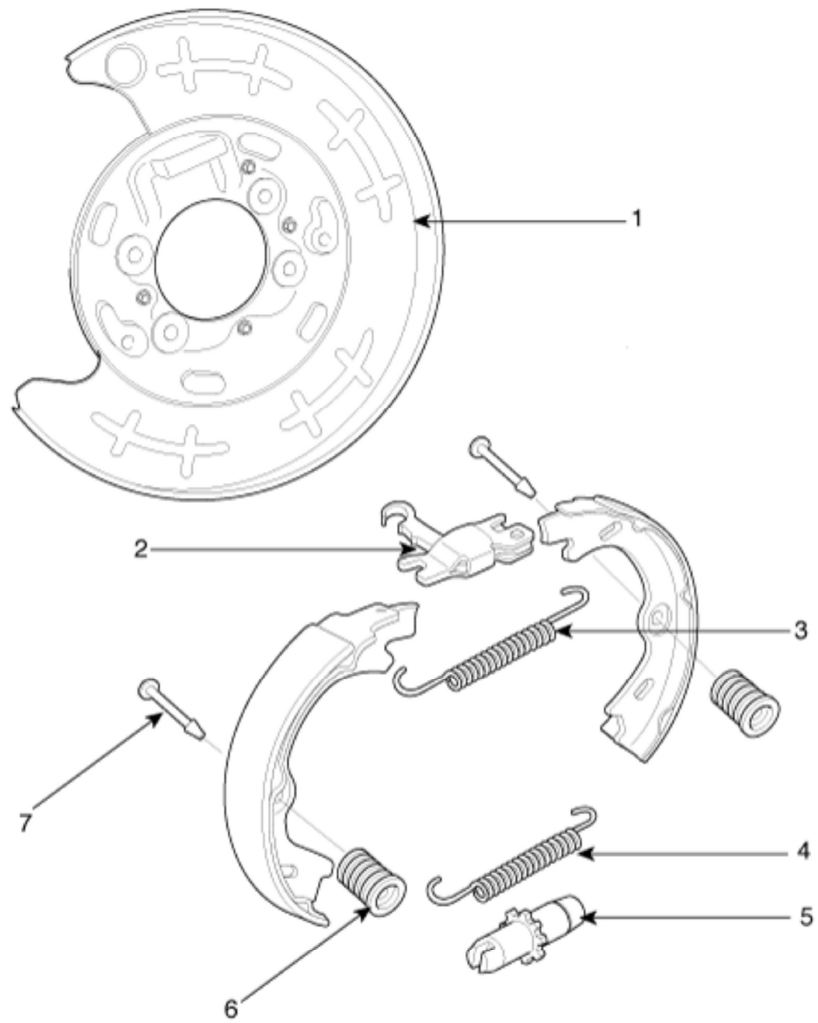

RONDO(UN) >2012 > G 2.4 DOHC > Brake System

Component (1)

TORQUE : Nm (kgf.m, lb-ft)

1. Parking brake pedal assembly
2. Parking brake release cable

Component (2)

Disc Brake Type

- 1. Backing plate
- 2. Operating lever
- 3. Upper spring
- 4. Lower spring

- 5. Adjuster
- 6. Shoe hold down spring
- 7. Shoe hold down pin