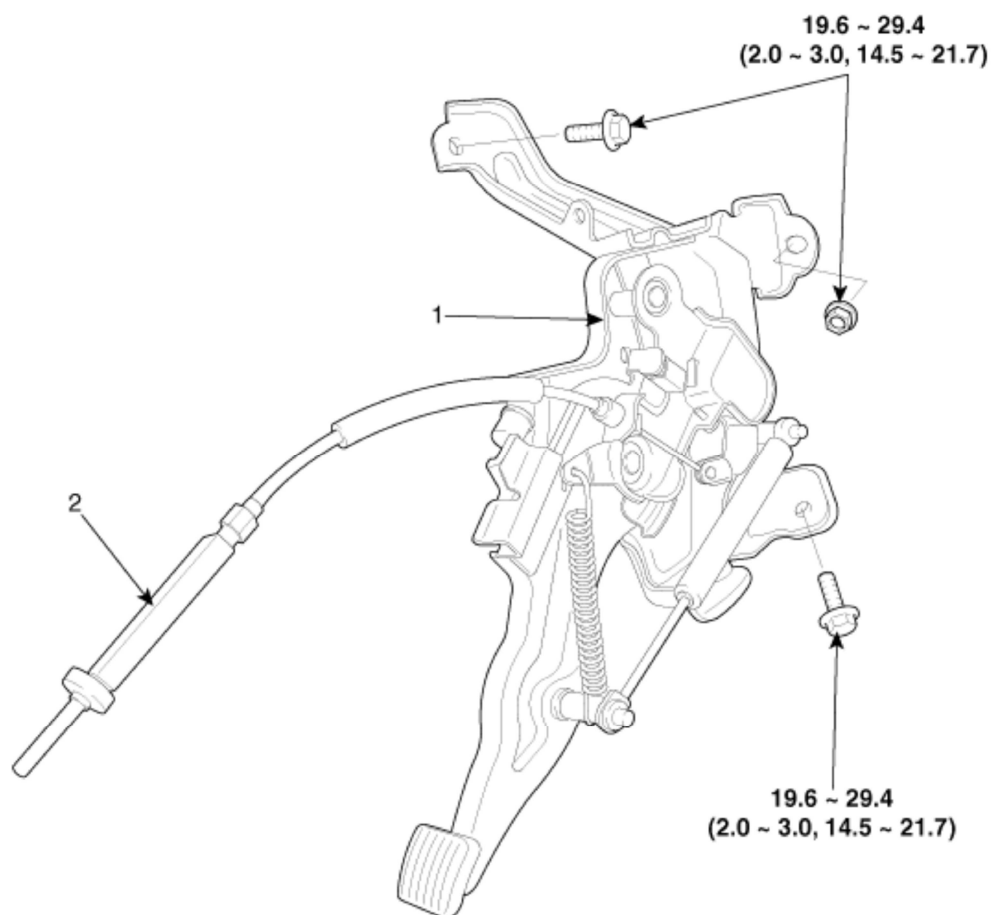

RONDO(UN) >2012 > G 2.4 DOHC > Brake System

Component (1)

TORQUE : Nm (kgf.m, lb-ft)

1. Parking brake pedal assembly
2. Parking brake release cable

Component (2)

Disc Brake Type

- 1. Backing plate
- 2. Operating lever
- 3. Upper spring
- 4. Lower spring

- 5. Adjuster
- 6. Shoe hold down spring
- 7. Shoe hold down pin